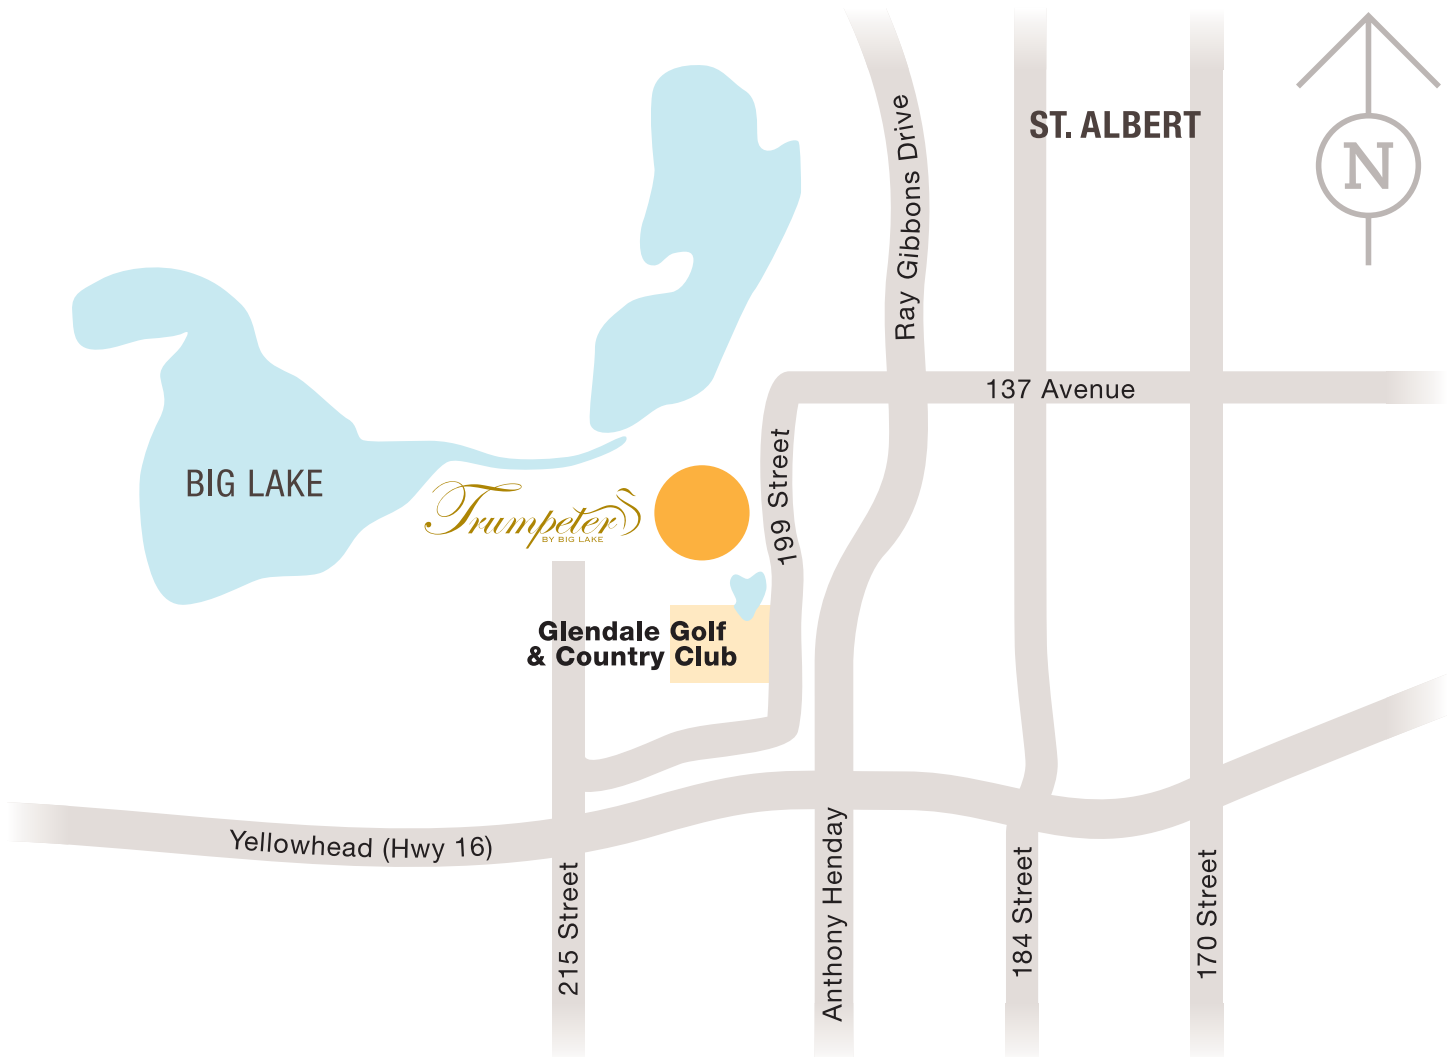

Trumpeter

**front garage homes
presentation centre:**
12932 201 Street NW
780 756.7794

showhome hours:
monday – thursday: 2 to 8pm
weekends & holidays: noon to 5pm
closed fridays