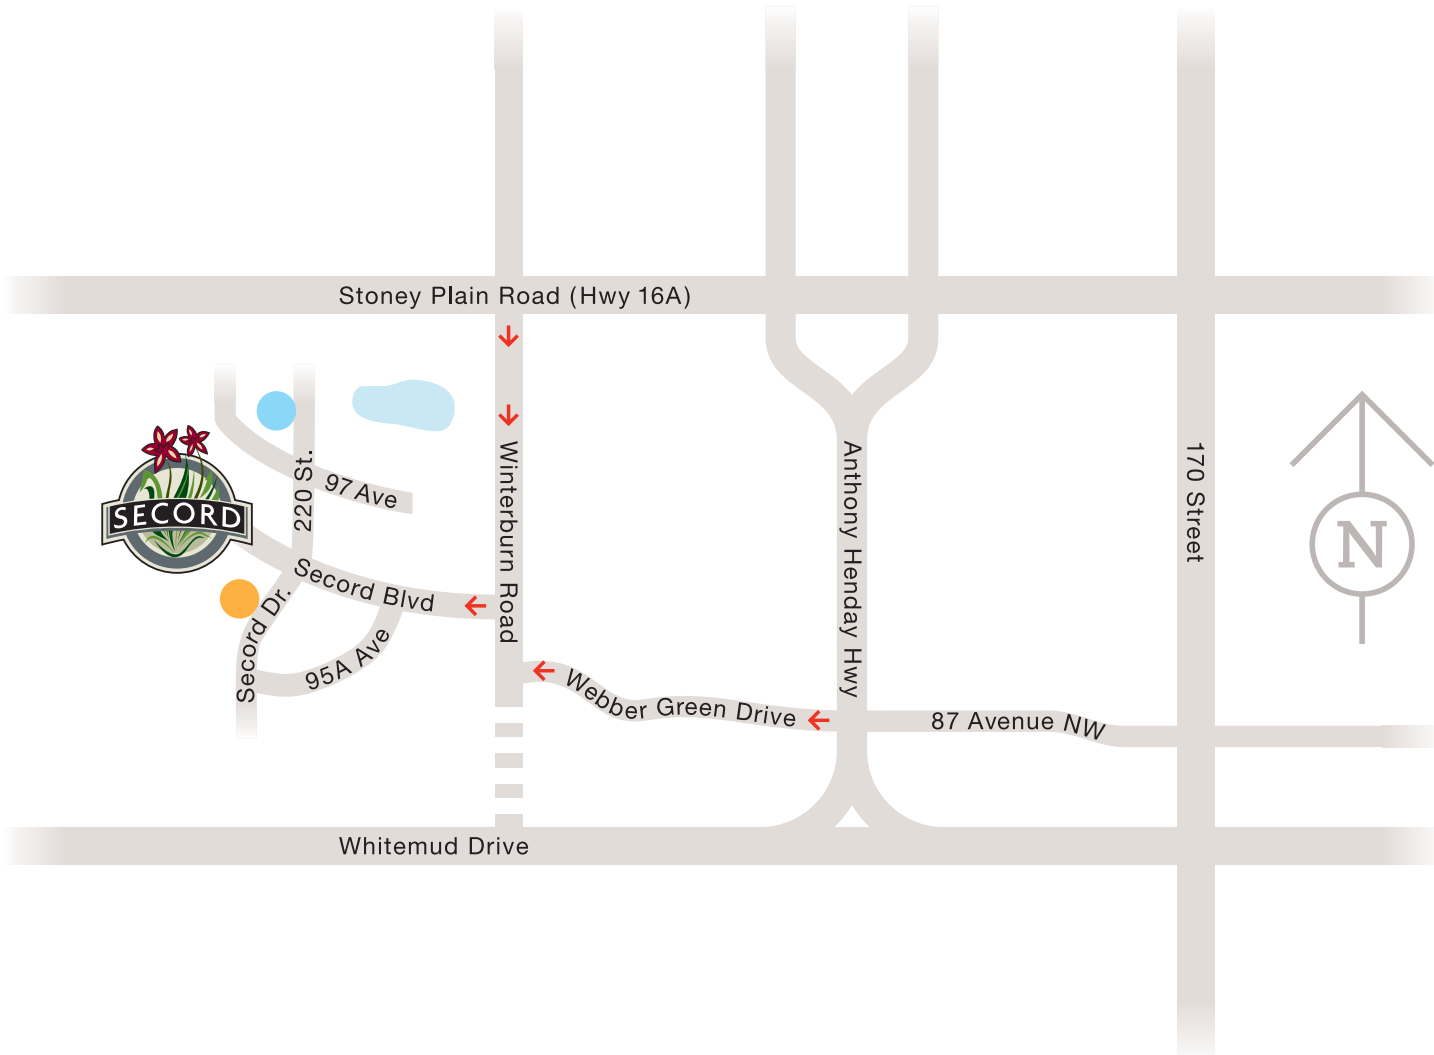

Secord

**laned homes
presentation centre:**
9720 220 Street
780 757.7905

**front garage homes
presentation centre:**
254 Secord Drive
780 409.9163

showhome hours:
monday– thursday: 2 to 8pm
weekends & holidays: noon to 5pm
closed fridays