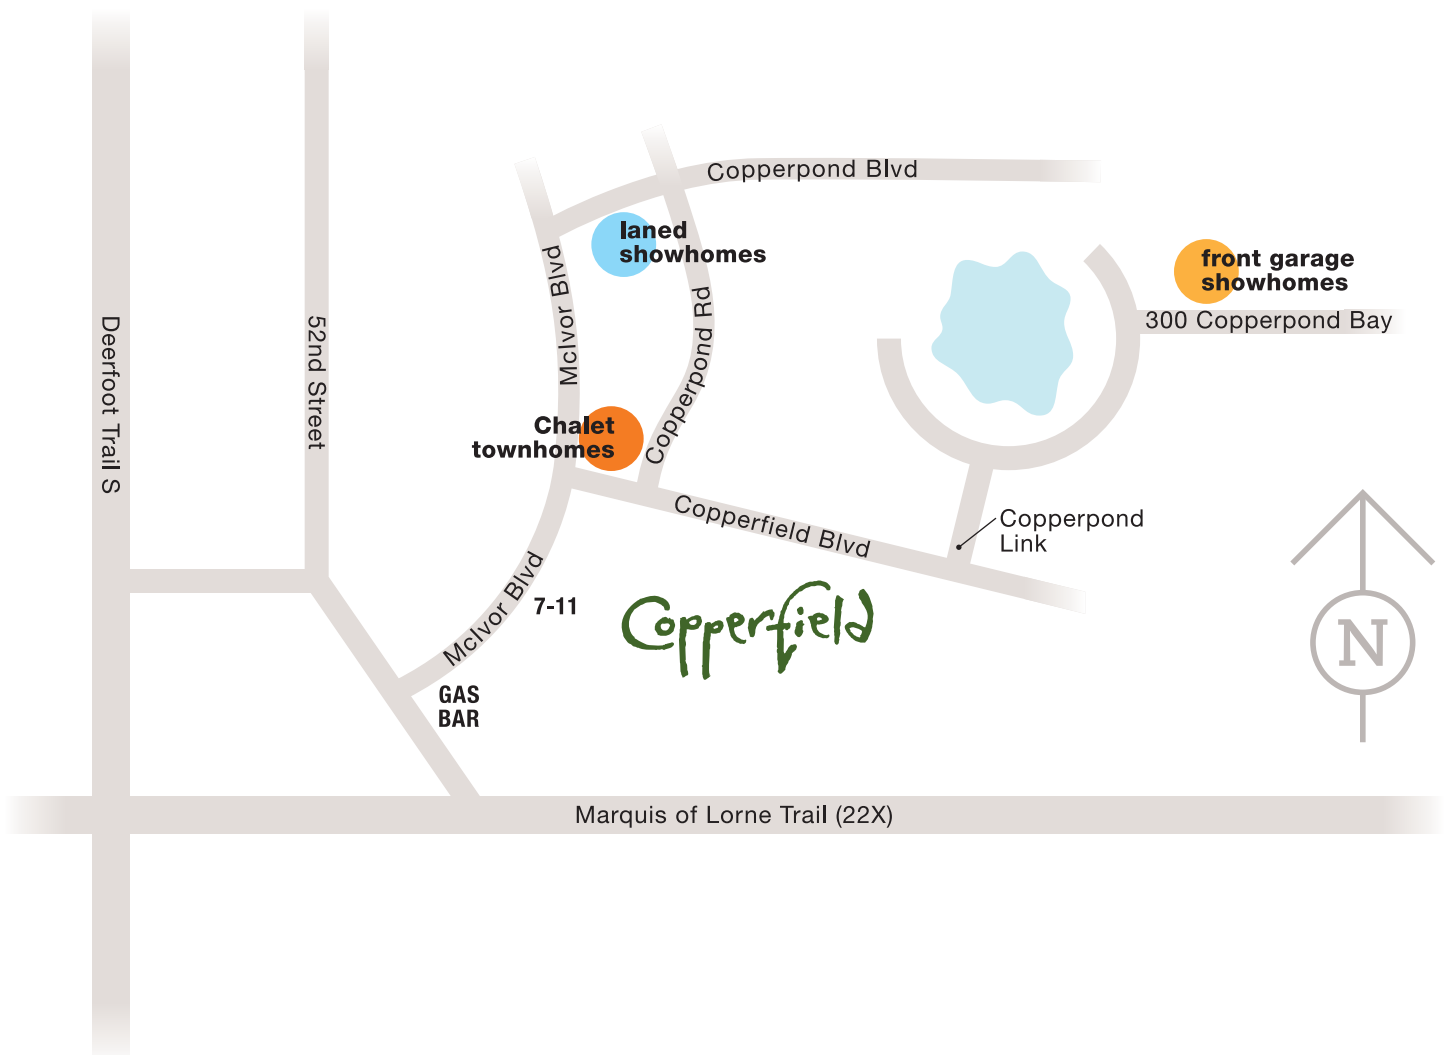

Copperfield

**laned homes
presentation centre:**
218 Copperpond Blvd SE
403 441.6050

**front garage homes
presentation centre:**
314 Copperpond Bay SE
403 663.0938

**Chalet townhomes
presentation centre:**
1907 Copperfield Blvd SE
403 355.6178

showhome hours:
monday – thursday: 2 to 8pm
weekends & holidays: noon to 5pm
closed fridays